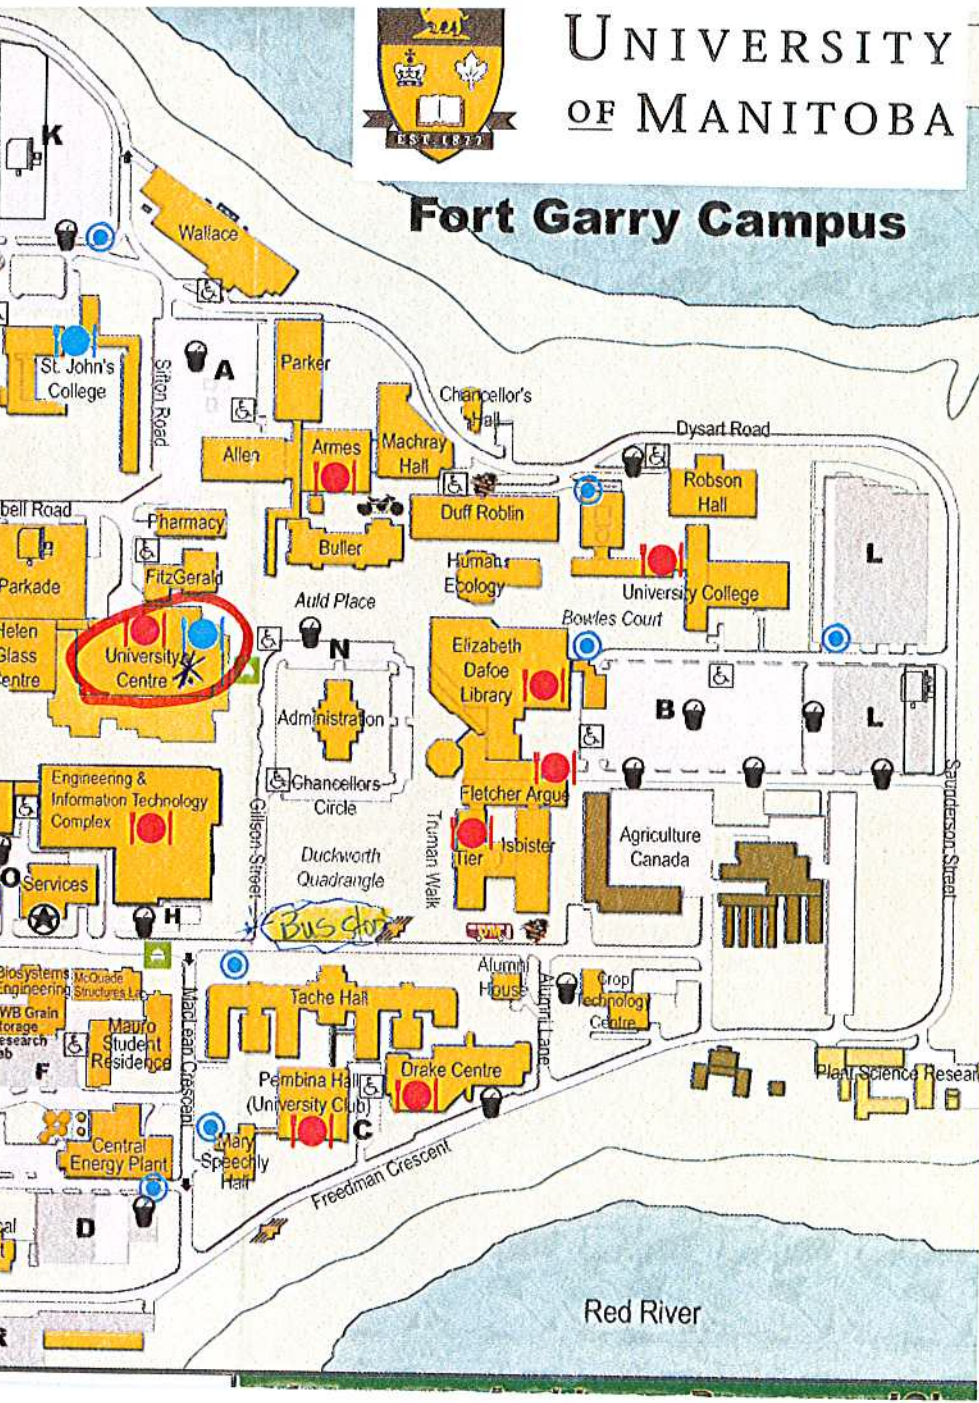

UNIVERSITY OF MANITOBA

Fort Garry Campus

Visit Bus Stop
Manitoba Food Services
(during regular session only)
Services
Library

Athletic
Playing
Fields

Chancellor Matheson Road

Dafoe Road West

Agricultural
Services Complex

Sifton Road
c-To Pembina Hwy

Dysart Road

University Crescent

Chancellor Matheson Road

Dafoe Road West

Freedman Crescent

Campus Daycare Centre
St. Andrew's College

Dysart Road

Dafoe Road West

Freedman Crescent

Wallace
Parker
Allen
Armes
Machray Hall
Chancellor's Hall

Dysart Road

University Crescent

Chancellor Matheson Road

Dafoe Road West

Freedman Crescent

University Centre
Elizabeth Dafoe Library
Fletcher Argus
Tier
Isbister

Dysart Road

University Crescent

Chancellor Matheson Road

Dafoe Road West

Freedman Crescent

Robson Hall
University College
Bowles Court
Administration
Chancellors Circle
Duckworth Quadrangle